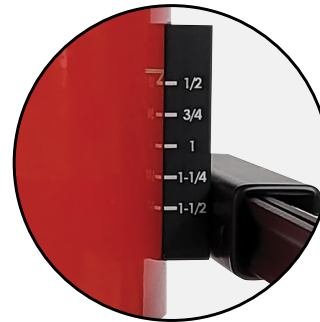

Patent Pending

4" JUNCTION BOX

IC Air-Tight Recessed Housing Compatible with LED Retrofits

Ceiling Thickness
Accommodates
1/2" to 1-1/2" ceilings

Dedicated new construction housing for use in insulated ceilings can be in direct contact with insulation. Powder-coated steel housing meets a 2-hour fire rating per the International Building Code section 714 for 1-hour and 2-hour fire-rated assemblies. Air-tight construction provides energy savings by reducing the flow of air through the ceiling. The housing is labeled for use with LED downlights or as an outlet box.

FEATURES

- Powder coated steel junction box meets 2 hour fire rating per IBC
- Only 4" in height for shallow ceiling plenums
- IC rated for direct contact with insulation
- Quick connector provided for electrical connection to LED downlights
- ASTM E283 for Air-Tight
- Accommodates ceiling thicknesses from 1/2" to 1-1/2"
- Adjustable 25-5/8" bar hangers with captive nails
- Compatible with Pearl, AC Onyx and Slim LED downlights
- 120/277VAC input; 12W max.
- cULus listed for damp locations (wet location with compatible downlight)
- ENERGY STAR compliant (when used with compatible downlight)
- Certified to the requirements of California Title 24 JA8-2022

NOXAC-4RGTWWW
4" AC Onyx Adjustable
15° tilt

NOXAC-4RWTWWW
4" AC Onyx Round Wall Wash

NOXAC-4SWTWWW
4" AC Onyx Square Wall Wash

NSLIM-4RLITWMPW
4" Slim Downlight

4" AC ONYX LED RETROFITS

TRIM TYPE

NOXAC-431TWWW	Round Reflector / Selectable CCT / White Finish
NOXAC-4RGTWWW	Round Adjustable / Selectable CCT / White Finish
NOXAC-4RWTWWW	Round Wall Wash / Selectable CCT / White Finish
NOXAC-4SWTWWW	Square Wall Wash / Selectable CCT / White Finish

4" SLIM LED SURFACE MOUNT

TRIM TYPE

NSLIM-4RLITWMPW	Selectable CCT Matte Powder White Finish
---------------------------------	---

NPR-4RC
4" Pearl Adjustable Cone

NPR-4SC
4" Pearl Square
Adjustable Cone

NPR-4RC
4" Pearl Adjustable Gimbal