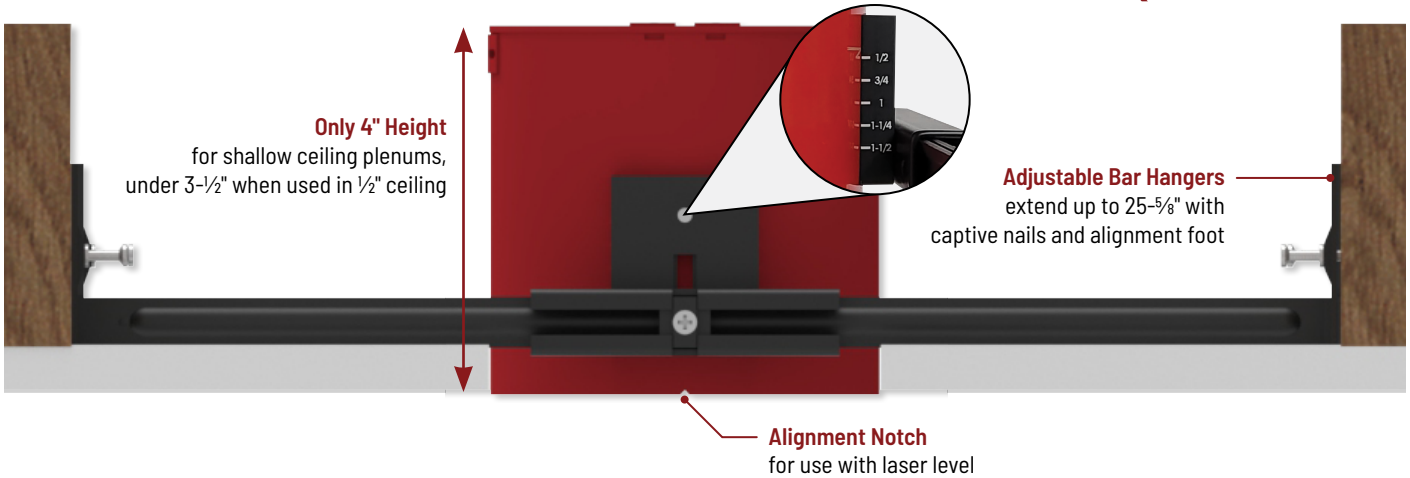

Patent Pending

4" JUNCTION BOX

IC Air-Tight Recessed Housing Compatible with LED Retrofits

Ceiling Thickness
Accommodates
1/2" to 1-1/2" ceilings

Dedicated new construction housing for use in insulated ceilings can be in direct contact with insulation. Powder-coated steel housing meets a 2-hour fire rating per the International Building Code section 714 for 1-hour and 2-hour fire-rated assemblies. Air-tight construction provides energy savings by reducing the flow of air through the ceiling. The housing is labeled for use with LED downlights or as an outlet box.

FEATURES

- Powder coated steel junction box meets 2 hour fire rating per IBC
- Only 4" in height for shallow ceiling plenums
- IC rated for direct contact with insulation
- Quick connector provided for electrical connection to LED downlights
- ASTM E283 for Air-Tight
- Accommodates ceiling thicknesses from 1/2" to 1-1/2"
- Adjustable 25-5/8" bar hangers with captive nails
- Compatible with Pearl, AC Onyx and Slim LED downlights
- 120/277VAC input; 12W max.
- cULus listed for damp locations (wet location with compatible downlight)
- ENERGY STAR compliant (when used with compatible downlight)
- Certified to the requirements of California Title 24 JA8-2022

4" JUNCTION BOX

DESCRIPTION

NFJB-R4 4" IC Air-Tight Junction Box Recessed Housing
NFJB-R4CPA Cover Plate

NFJB-R4CPA
Cover Plate

4" JUNCTION BOX HOUSING

Compatible Luminaires

NOXAC-431TWWW
4" AC Onyx Reflector