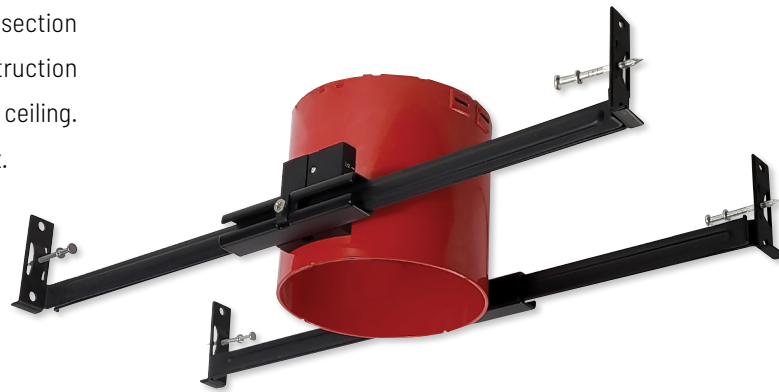

Patent Pending

4" JUNCTION BOX

IC Air-Tight Recessed Housing Compatible with LED Retrofits

Ceiling Thickness
Accommodates
1/2" to 1-1/2" ceilings

Dedicated new construction housing for use in insulated ceilings can be in direct contact with insulation. Powder-coated steel housing meets a 2-hour fire rating per the International Building Code section 714 for 1-hour and 2-hour fire-rated assemblies. Air-tight construction provides energy savings by reducing the flow of air through the ceiling. The housing is labeled for use with LED downlights or as an outlet box.

FEATURES

- Powder coated steel junction box meets 2 hour fire rating per IBC
- Only 4" in height for shallow ceiling plenums
- IC rated for direct contact with insulation
- Quick connector provided for electrical connection to LED downlights
- ASTM E283 for Air-Tight
- Accommodates ceiling thicknesses from 1/2" to 1-1/2"
- Adjustable 25-5/8" bar hangers with captive nails
- Compatible with Pearl, AC Onyx and Slim LED downlights
- 120/277VAC input; 12W max.
- cULus listed for damp locations (wet location with compatible downlight)
- ENERGY STAR compliant (when used with compatible downlight)
- Certified to the requirements of California Title 24 JA8-2022

4" JUNCTION BOX

DESCRIPTION

NFJB-R4 4" IC Air-Tight Junction Box Recessed Housing
NFJB-R4CPA Cover Plate

NFJB-R4CPA
Cover Plate

4" JUNCTION BOX HOUSING

Compatible Luminaires

NOXAC-431TWWW
4" AC Onyx Reflector

4" SLIM LED SURFACE MOUNT

TRIM TYPE

NSLIM-4RLITWMPW	Selectable CCT Matte Powder White Finish
---------------------------------	---

NPR-4RC
4" Pearl Adjustable Cone

NPR-4SC
4" Pearl Square
Adjustable Cone

NPR-4RC
4" Pearl Adjustable Gimbal