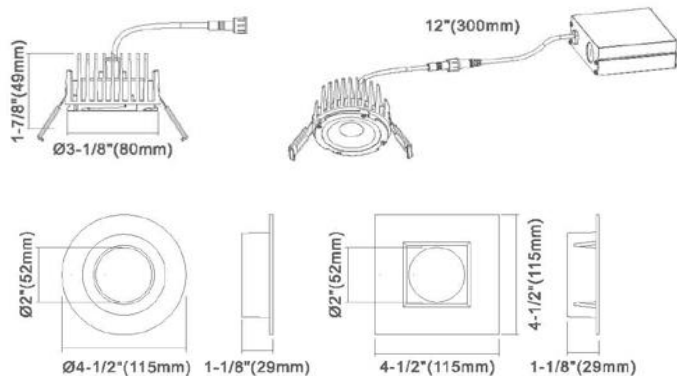

### DESCRIPTION

4" Recessed LED With Integral Driver In Connection Box  
Round & Square Options for Trims

### FEATURES & BENEFITS

- 1,000 Lm Output** - High Performance Fixture
- Light Options:** **Single** 27K / 30K / 40K, **5CCT** User Selectable or **Dim to Warm**
- CRI 90+** for True Color Rendering
- Beam options: 40° (standard), 24° & 60° available as adder
- Low profile** - Install Where Ceiling Space Is Limited
- Type IC Rated** - No Housing Required
- Fast & Easy To Install** - Save On Labor
- Driver Inside Connection Box** - No Junction Box Needed

**DIMENSIONS** ID 3 1/8" OD 4 1/2" Cut Out 3 3/4"

Ceiling Clearance Required: 3 1/2"

5CCT version is 1/2" deeper than the single CCT

120V Triac Dimmable Driver Included