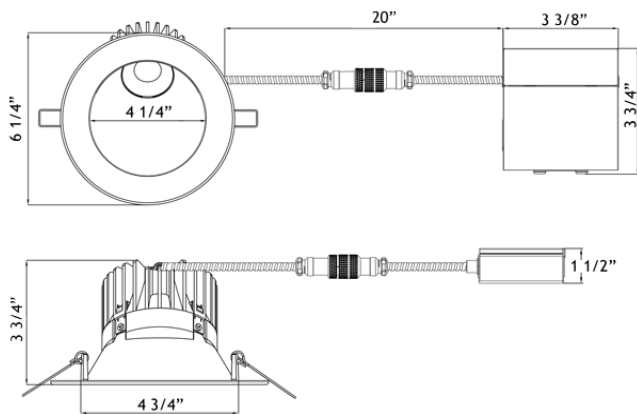

Type IC, Wet, Air-Tight & Open Plenum

DESCRIPTION

5" Round 30° Sloped Deep Regressed LED
Commercial Grade Quality Built To Last

FEATURES & BENEFITS

30° Sloped - perfect for 30° sloped ceilings and wall washing
5 single CCT + Dim to Warm + 5CCT field selectable options
Type IC, Air-Tight & Wet - No Housing Required
3 1/2" Deep - Install Where Ceiling Space Is Limited
Armored Cable & Metal Connectors - Open Plenum Rated
Driver Inside Connection Box with Romex Quick Connectors
and Knock Outs - Fast Installation & No Junction Box Needed

DIMENSIONS ID 4 1/4" OD 6 1/4"

Ceiling Clearance Required: 3 1/4"

CUT OUT 5" to 5 1/2"

120V TRIAC Dimmable Driver Included

Optional 120V-347V

0-10V Dimmable

Order Separately as

[model # LLL-LD1535TR](#)

ORDERING GUIDE Example **LD4R-30K-5R-SL30-WH**

LD4R	CCT	Reflector - Trim	Beam Angle
2700K	27K	- 5R-SL30-WH	blank for 30°
3000K	30K	- 5R-SL30-BK	-15D 15°
3500K	35K	- 5R-SL30-ORB	-60D 60°
4000K	40K		
5000K	50K		
DTW 30-20K	32K	Dim To Warm 3000K to 2000K	
DTW 30-18K	3018K	Dim To Warm 3000K to 1800K	
5CCT	5CCT	User selectable 27-30-35-40-50K	

LD4R-5R-SL30

5" Round 30° Sloped Regressed LED Plenum Rated 15W

Project: _____

Location: _____

Model #: _____ Qty: _____

Notes: _____

SPECIFICATION	
Applications	Recessed Sloped Ceilings and Wall Washing
Energy Used	15W
Color Temperature (K)	2700 3000 3500 4000 5000 DTW 30-20K DTW 30-18K
Light Output 15W (lm)	1100 1200 1250 1300 1400 900 980
Beam Angle	30° (default), 15° & 60° optional
Slope Angle	30°
CRI	90 +
Default Driver Input	120V AC Triac Dimmable
Optional Driver Input	120V-347V AC 0-10V Dimmable
Junction Box Wire Capacity	Max 5 No 12 AWG or 8 No 14 AWG
Power Factor	0.98
Approved Location	Insulated Ceilings, Open Plenum, Wet Locations
IP Rating	IP 54
Air Tight	Yes
Ambient Temperature	-40°F (-40°C) to +104°F (+40°C)
Projected Life	70% Light Output at 50,000 Hours
Certification	cULus, Energy Star (except DTW & 5CCT), T24
Warranty	10 Year Residential / 5 Year Commercial