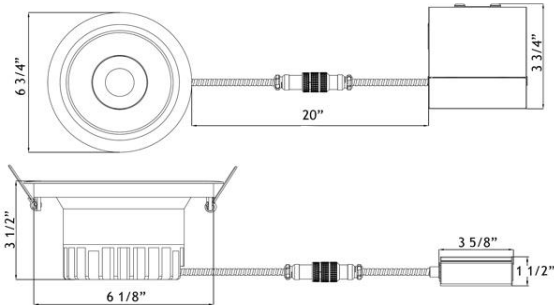

Type IC, Air-Tight, Wet & Open Plenum

DESCRIPTION

6" Round Deep Regressed LED - Elegant Design Without Glare
Commercial Grade Quality Built To Last

FEATURES & BENEFITS

30W up to 3000 lm with CRI 90+
2700, 3000, 3500, 4000 & 5000K options
Type IC, Air-Tight & Wet - No Housing Required
3 1/2" Deep - Install Where Ceiling Space Is Limited
Armored Cable & Metal Connectors - Open Plenum Rated
Driver Inside Connection Box with Romex Quick Connectors
and Knock Outs - Fast Installation & No Junction Box Needed

DIMENSIONS ID 6 1/8" OD 6 3/4" Cut Out 6 1/4"

Ceiling Clearance Required: 3"

120V TRIAC Dimmable Driver Included Optional 120V-347V

ORDERING GUIDE Example: **LD6R-30K-HO-WR-WT**

LD6R	CCT		Reflector-Trim
	- xxK	- HO	- xx-xx
2700K	27K		WR-WT
3000K	30K		SR-WT
3500K	35K		BR-WT
4000K	40K		BR-BT
5000K	50K		SR-BT

LD6R-HO

6" Round Deep Regressed LED Open Plenum High Output 30W

Project: _____

Location: _____

Model #: _____ Qty: _____

Notes: _____

SPECIFICATION	
Applications	Recessed Ceiling Mount
Energy Used	30W
Color Temperature (K)	2700 3000 3500 4000 5000
Light Output (lm)	2630 2700 2810 2900 3000
Beam Angle	38°
CRI	90 +
Default Driver Input	120V AC Triac Dimmable
Optional Driver Input	120V-347V AC 0-10V Dimmable
Junction Box Wire Capacity	Max 5 No 12 AWG or 8 No 14 AWG
Power Factor	0.98
Approved Location	Insulated Ceilings, Open Plenum, Wet
IP Rating	IP 54
Air Tight	Yes
Ambient Temperature	-40°F (-40°C) to +104°F (+40°C)
Projected Life	70% Light Output at 50,000 Hours
Certification	cULus, Energy Star, T24
Warranty	10 Year Residential / 5 Year Commercial

AVAILABLE TRIMS

ACCESSORIES

Sold Separately

[Armored Low Voltage Extension 10ft model # MEC10](#)

[26" Long Flat Rough-In Plate model # RIP6](#)

[13" Flat Rough-In Plate - model # MP6-2](#)

[Flanged Plate with Hanger Bars - model # FRP6](#)