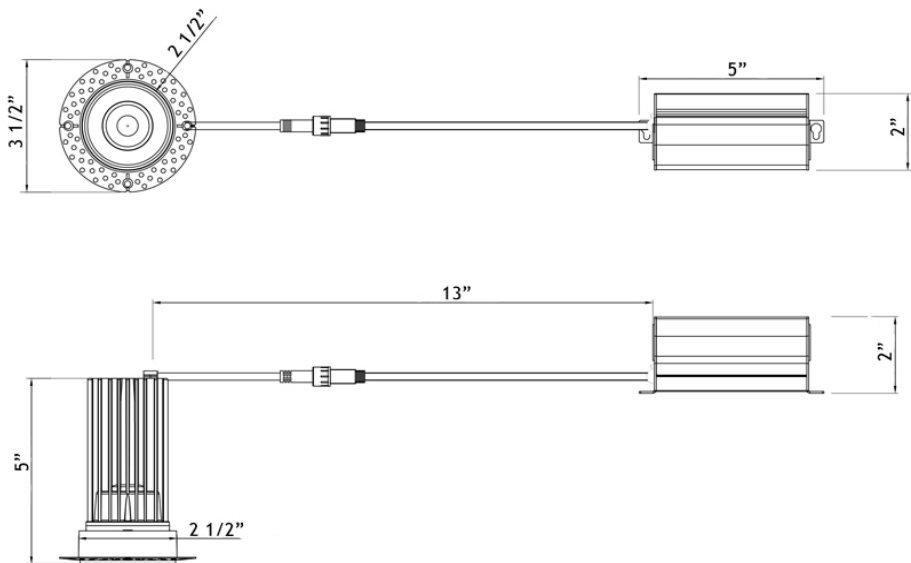

LED-2-S15W-T

2" Trimless Round LED 15W High Output Designer Series

DESCRIPTION

2" Trimless Round Recessed LED With Integral Driver In Connection Box

FEATURES & BENEFITS

- 5CCT** user selectable or **Dim to Warm** 3000K to 1800K
- CRI 90+** for True Color Rendering
- 5" Deep** - Install Where Ceiling Space Is Limited
- Type IC Rated** - No Housing Required
- Wet Location** Approved
- Driver Inside Connection Box** - No Junction Box Needed
- Designer Series High Output Fixture Suitable New Construction & Remodel installation

DIMENSIONS: ID 2 1/2" ; OD 3 1/2" ; Cut Out Round Trim 2 5/8"

Ceiling Clearance Required: 5" 120V Triac Dim Driver Included

ACCESSORIES

Sold Separately

[Flanged Mounting Plate with bars model FRP212](#)

[Flat Mounting Plate model RIP212](#)

[Jumper Cables 10 ft 5CCT model JC-5CCT-10](#)

[Jumper Cables 10 ft DTW model JC-10](#)

ORDERING GUIDE

	CCT	Trim	Beam Angle
LED-2-S15W-L5CCTWH-T	5CCT	White	blank for 38°
LED-2-S15W-3018-WH-T	Dim to Warm	White	-24D for 24°
LED-2-S15W-L5CCTBK-T	5CCT	Black	
LED-2-S15W-3018-BK-T	Dim to Warm	Black	