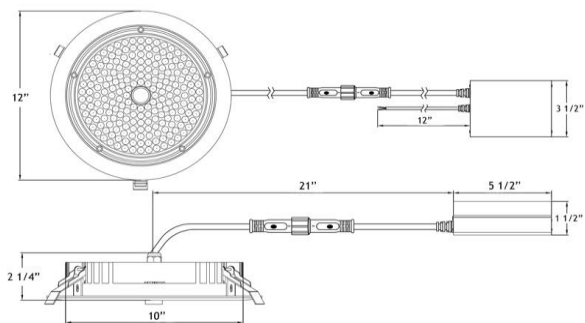

### DESCRIPTION

10" Round Recessed LED With Integral Driver In Connection Box  
Commercial Grade Quality Built to Last

### DIMENSIONS: ID 10" OD 12" Cut Out 10" to 11"