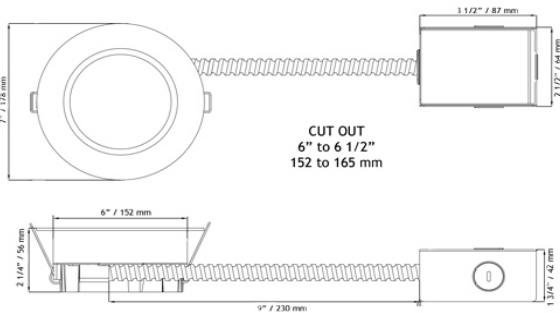

Type IC, Air-Tight, Wet & Plenum

DESCRIPTION

6" Round Recessed LED With Built-In Driver
Commercial Grade Quality With Architectural Design

FEATURES & BENEFITS

- 2 1/4" Deep - Install Where Ceiling Space Is Limited
- Type IC Rated - No Housing Required
- CRI 90+ for True Color Rendering
- Fast & Easy To Install - Save On Labor
- Connection Box Included - No Junction Box Needed
- Armored Cable - Open Plenum Rated

MOUNTING

Cut Hole In Ceiling And Snap Fixture In Opening With Attached Spring Clips. Ceiling Clearance Required: 2 1/4"

DIMENSIONS: ID 6" OD 7" Cut Out 6" to 6 1/2"

AVAILABLE TRIMS

White

Black

ORDERING GUIDE Example: LL6RRG - 30K - WH

www.LotusLEDlights.com

LL6RRG

6" Round Regressed 1st Gen Plenum LED 17W

Project: _____

Location: _____

Cat #: _____ Qty: _____

Notes: _____

SPECIFICATION	
Applications	Recessed Ceiling Mount
Energy Used	17 W
Color Temperature	2700 3000 4100
Light Output	1000 1020 1050
Halogen Equivalent	100 W
Beam Angle	90°
CRI	90 +
Input Voltage	120V AC 50/60 Hz
Dimming	TRIAC Dimmers 5%-100%
Junction Box Wire Capacity	Max 5 No 12 AWG or 8 No 14 AWG
Power Factor	0.98
Approved Location	Insulated Ceilings, Open Plenum, Wet
IP Rating	IP 54
Air Tight	Yes
Ambient Temperature	-40°F (-40°C) to +104°F (+40°C)
Projected Life	70% Light Output at 50,000 Hours
Certification	cULus
Warranty	10 Year Residential / 5 Year Commercial