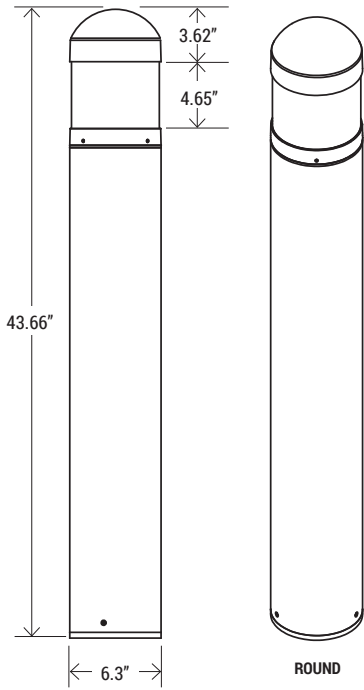

ORDERING SAMPLE: PT-ABL-R-DTP-C-3CP

Complete Series	Shape	Top	Style	CCT/Wattage	Lumen	Lumen/Watt	Finish
PT-ABL Architectural Bollard	R (Round)	DTP (Dome Top)	C (Cone)	3CP (30K/40K/50K) (14W/19W/24W)	1960/2300/3360 Lm	140Lm/W	Bronze

Catalog Number:	Project Name:	Note:	Date:	Type:
-----------------	---------------	-------	-------	-------

DIMENSION

QTY/CARTON

4
PIECES

Anchor Bolt
Require assembly
(Included)

EM BATTERY OPTION

EM
EM Battery Back-up
(Actual image may vary)