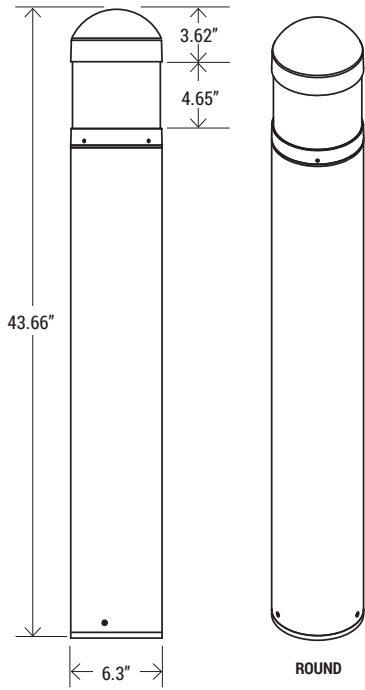

ORDERING SAMPLE: PT-ABL-R-DTP-L-3CP

Complete Series	Shape	Top	Style	CCT/Wattage	Lumen	Lumen/Watt	Finish
PT-ABL Architectural Bollard	R (Round)	DTP (Dome Top)	L (Louvre)	3CP (30K/40K/50K) (14W/19W/24W)	1000/1420/1800 Lm	75 Lm/W	Bronze

**Not DLC Listed*

Catalog Number:	Project Name:	Note:	Date:	Type:
-----------------	---------------	-------	-------	-------

DIMENSION

Anchor Bolt
Require assembly
(Included)

QTY/CARTON

4

PIECES

EM BATTERY OPTION