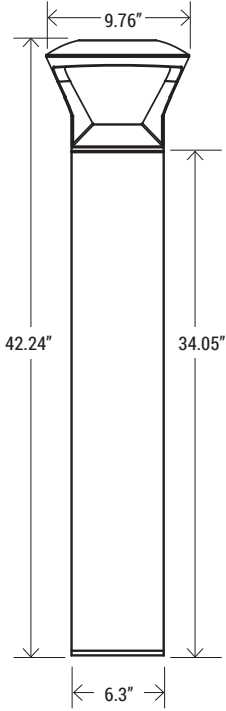

ORDERING SAMPLE: PT-ABL-R-PTP-O-3CP

Complete Series	Shape	Top	Style	CCT/Wattage	Lumen	Lumen/Watt	Finish
PT-ABL Architectural Bollard	R (Round)	PTP (Post Top)	O (Open)	3CP (30K/40K/50K) (14W/19W/24W)	1727/2300/2758 Lm	123Lm/W	Bronze

Catalog Number:	Project Name:	Note:	Date:	Type:
-----------------	---------------	-------	-------	-------

DIMENSION

QTY/CARTON

4
PIECES

Anchor Bolt
Require assembly
(Included)

EM BATTERY OPTION

EM
EM Battery Back-up
(Actual image may vary)