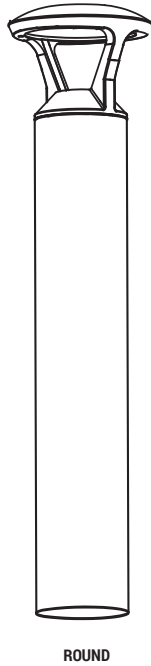

ORDERING SAMPLE: PT-ABL-R-PTP-O-3CP

Complete Series	Shape	Top	Style	CCT/Wattage	Lumen	Lumen/Watt	Finish
PT-ABL Architectural Bollard	R (Round)	PTP (Post Top)	O (Open)	3CP (30K/40K/50K) (14W/19W/24W)	1727/2300/2758 Lm	123Lm/W	Bronze

Catalog Number:	Project Name:	Note:	Date:	Type:
-----------------	---------------	-------	-------	-------

DIMENSION

QTY/CARTON

4
PIECES

Anchor Bolt
Require assembly
(Included)

EM BATTERY OPTION

EM
EM Battery Back-up
(Actual image may vary)