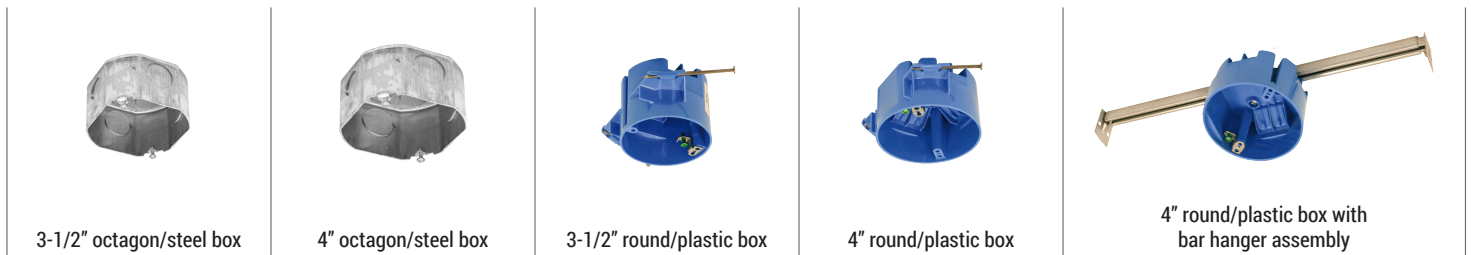

DIMENSION

COMPATIBLE DIMMERS

LUTRON
<ul style="list-style-type: none"> • PD-6WCL • DVCL-153P • CTCL-153P • MACL-153M • TGCL-153P
LEVITON
<ul style="list-style-type: none"> • 6681 • 6672

MOUNTING OPTION

The junction boxes listed below are meant to be a reference list only. Junction box sizes may vary. It is the responsibility of the individual performing the installation to confirm that the fixture can properly and safely work with any junction box.