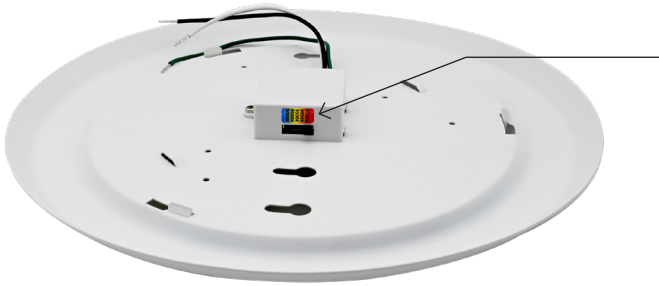

Catalog Number:	Project Name:	Note:	Date:	Type:

QTY/CARTON

24

PIECES

Easily flip the switch for desired CCT

- Fits most J-box
- Sealing gasket standard