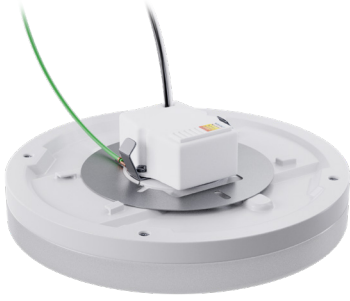

Project Name:	Notes:	Date:	Type:

3IN1 MOUNTING OPTIONS

Junction box installation