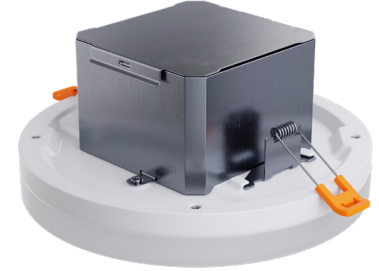

**3IN1 MOUNTING OPTIONS**

Junction box installation

Recessed Housing installation

Can-Less installation

**DIMENSION**

DIMENSION	PT-DL31-BL-6I	PT-DL31-BL-4I
<b>A</b>	<b>7.2"</b>	<b>5"</b>
<b>B</b>	<b>2"</b>	<b>2"</b>
<b>C</b>	<b>1.25"</b>	<b>1.5"</b>