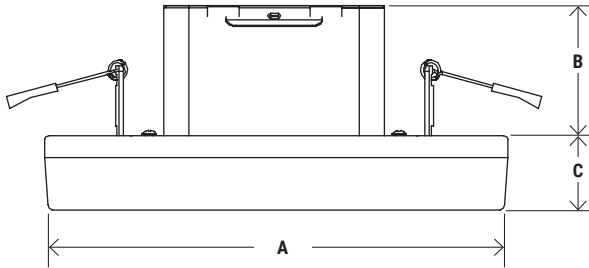

**3IN1 MOUNTING OPTIONS**

Junction box installation

Recessed Housing installation

Can-Less installation

**DIMENSION**

DIMENSION	PT-DL31-BL-6I	PT-DL31-BL-4I
<b>A</b>	<b>7.2"</b>	<b>5"</b>
<b>B</b>	<b>2"</b>	<b>2"</b>
<b>C</b>	<b>1.25"</b>	<b>1.5"</b>