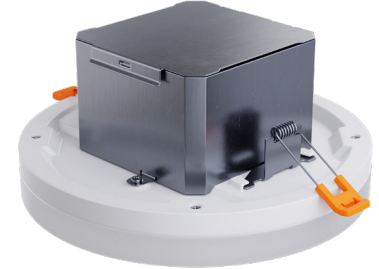

Project Name:	Notes:	Date:	Type:
---------------	--------	-------	-------

Portor's 3in1 surface mounted downlights are an ideal solution when recessed fixtures are not an option. Available in multiple apertures, the DL31-BL Series features color tunable technology that lets the user choose between 2700K, 3000K, 3500K, 4000K, or 5000K.

Direct Mounting

NO RECESSED HOUSING NEEDED

• For Retrofit or New Construction Installation •

FEATURES

- New Construction or Retrofit Installation
- Back-lit technology, with no glare or dark spots
- Easy installation
- Smooth light output
- LED technology fits anywhere you need general light source
- IC rated for direct contact with insulation
- Perfect solution where joists or duct work would normally prevent recessed installation

3IN1 MOUNTING OPTIONS

Junction box installation

Recessed Housing installation

Can-Less installation

DIMENSION

DIMENSION	PT-DL31-BL-6I	PT-DL31-BL-4I
A	7.2"	5"
B	2"	2"
C	1.25"	1.5"

COMPATIBLE DIMMERS

LUTRON*	LEVITON*	LEGRAND
<ul style="list-style-type: none"> • MAESTRO MACL-153MA-WA • DIVA SCL-15 3PA-IV • CASET PD-5NE • MAESTRO 5-600PA-WH • SKYLARK TGCAL-153PA-WA • TOGGLER DVC L-153P • DIVA DVEL V-300P-WHH 	<ul style="list-style-type: none"> • RDL06-TW 	<ul style="list-style-type: none"> • RADIANT RHCL453PTCCCV6 • ADPD453LG 2