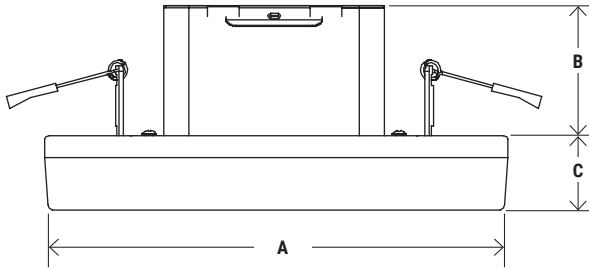

3IN1 MOUNTING OPTIONS

Junction box installation

Recessed Housing installation

Can-Less installation

DIMENSION

DIMENSION	PT-DL31-BL-6I	PT-DL31-BL-4I
A	7.2"	5"
B	2"	2"
C	1.25"	1.5"

COMPATIBLE DIMMERS

LUTRON*	LEVITON*	LEGRAND
<ul style="list-style-type: none"> • MAESTRO MACL-153MA-WA • DIVA SCL-15 3PA-IV • CASET PD-5NE • MAESTRO 5-600PA-WH • SKYLARK TGCAL-153PA-WA • TOGGLER DVC L-153P • DIVA DVEL V-300P-WHH 	<ul style="list-style-type: none"> • RDL06-TW 	<ul style="list-style-type: none"> • RADIANT RHCL453PTCCCV6 • ADPD453LG 2