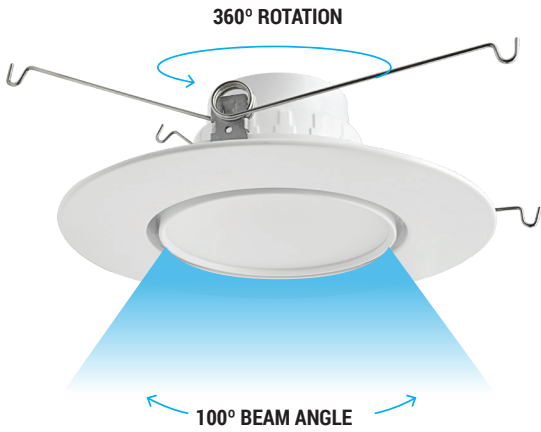

Catalog Number:	Project Name:	Note:	Date:	Type:

QTY/CARTON

24

PIECES