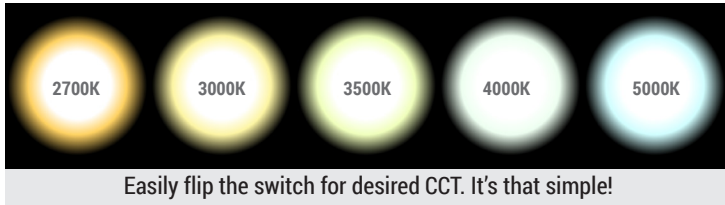

Catalog Number:	Project Name:	Note:	Date:	Type:
-----------------	---------------	-------	-------	-------

With CCT selector technology, and 60° tilting/360° rotating capability, Portor's second generation 6" gimbal retrofit kit downlights make accent, spot lighting, and wall washing so easy!

Gimbal downlights are ideal for both commercial and residential lighting, and are optimal for sloped ceilings, wall washing and general purpose lighting.

NOMINAL WATTAGE	DELIVERED LUMENS	EFFICACY
16W	1018 LM @ 2700K	up to 74 lm/W
	1070 LM @ 3000K	
	1168 LM @ 3500K	
	1193 LM @ 4000K	
	1077 LM @ 5000K	

*Actual lumens may vary.*

**CONSTRUCTION**

Aluminum die-cast body and trim with architectural white finish. Designed for new construction, remodel or retrofit. Standard gasket included to ensure proper seal.