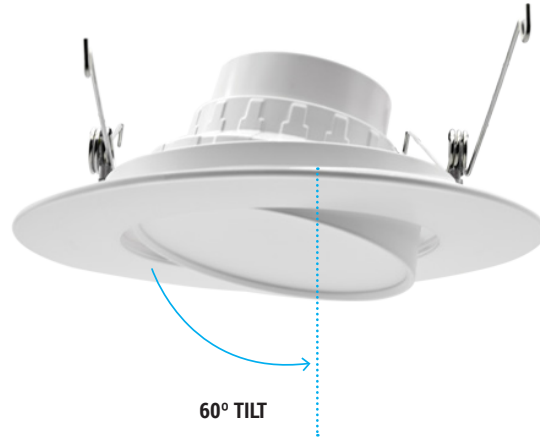

Catalog Number:	Project Name:	Note:	Date:	Type:

QTY/CARTON

24

PIECES