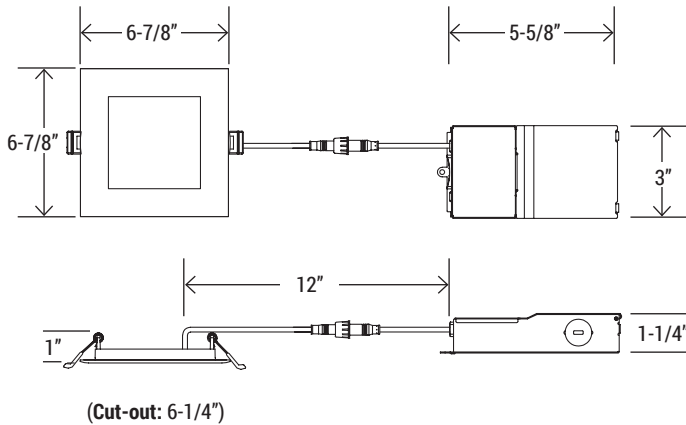

• Sealing gasket standard

◀ TUNABLE ▶
5CCT
SELECTABLE

Easily flip the switch
for desired CCT

DIMENSION

MOUNTING OPTIONS

UNI-DLS
4"/6" Universal Slim LED
Housing for New Construction

RP-DLS-6I
6" Slim LED Rough plate