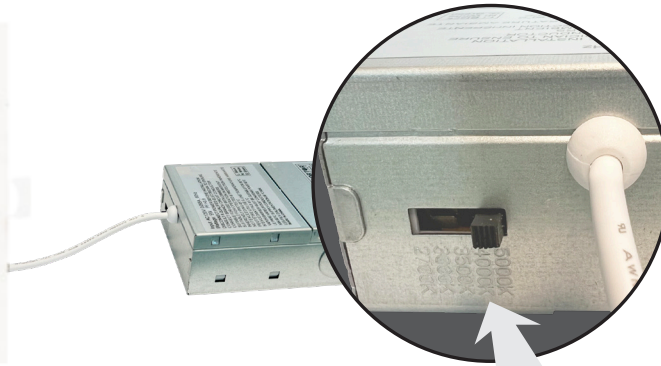

TUNABLE 5-1 CCT SELECTOR

Easily flip the switch for desired CCT. It's that simple!

FEATURES

- Edge-lit technology, with no glare or dark spots
- Instant-on
- Ultra slim design, 1" thickness
- Integrated LED fixtures
- LED technology fits anywhere you need general light source
- IC rated for direct contact with insulation
- Perfect solution where joists or duct work would normally prevent recessed installation
- Damp location rated for soffit applications
- Install J-Box in ceiling beam, and insert light right into drywall opening

DIMMING

Triac dimmable down to 100%-10%.
Compatible with most major brands of dimmers.

LISTING

ETL Listed, FCC, RoHS, CE & Energy Star Listed

WATTAGE	DELIVERED LUMENS	EFFICACY
12W	921 @ 2700K	74 lm/W
	956 @ 3000K	80 lm/W
	979 @ 3500K	85 lm/W
	979 @ 4000K	85 lm/W
	1163 @ 5000K	84 lm/W

TECHNICAL SPECIFICATION

WATTAGE	12W
VOLTAGE	120V
POWER FREQUENCY	50/60 Hz
CCT	2700K/3000K/3500K/4000K/5000K
CRI	90
BEAM ANGLE	100°
RATING	Suitable for damp locations
DIMMABLE	Triac dimming
POWER FACTOR	>0.9
WARRANTY	5 year limited

• Sealing gasket standard

◀ TUNABLE ▶
5CCT
SELECTABLE

Easily flip the switch
for desired CCT

DIMENSION

MOUNTING OPTIONS

UNI-DLS
4"/6" Universal Slim LED
Housing for New Construction

RP-DLS-6I
6" Slim LED Rough plate