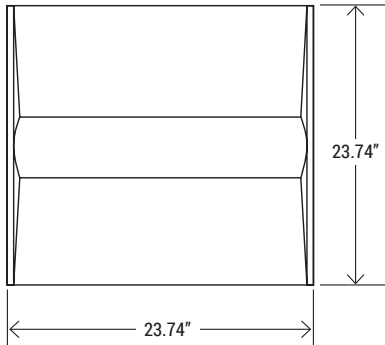

Catalog Number:	Project Name:	Note:	Date:	Type:

DIMENSION