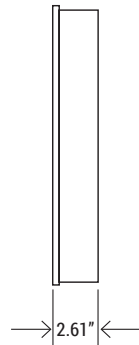

Catalog Number:	Project Name:	Note:	Date:	Type:

DIMENSION