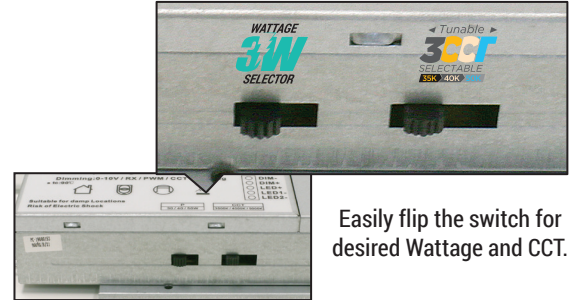

Catalog Number:	Project Name:	Note:	Date:	Type:

DIMENSION