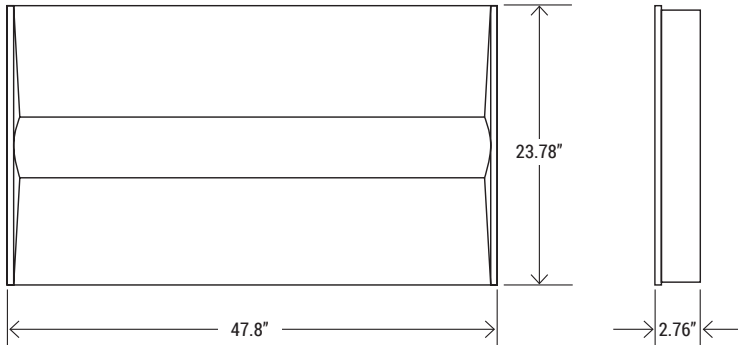

Catalog Number:	Project Name:	Note:	Date:	Type:

DIMENSION

Easily flip the switch for desired Wattage and CCT.