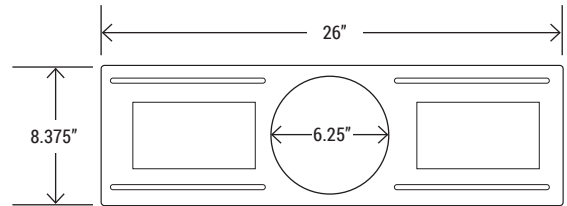

Catalog Number:	Project Name:	Note:	Date:	Type:
-----------------	---------------	-------	-------	-------

Mounting plate for slim downlight offers perfect protection for your ceiling. Installing the slim downlight directly to the mounting plate makes the install easy. Some times damage to the ceiling will happen when you pull out the slim downlight.

**UNI-DLS-R** 3"/4"/6" Universal Slim LED Housing for New Construction

(Bar hanger extends up to 25")

**CONSTRUCTION**

- Unit includes steel mount plate, extend hanger bar and nails

**MOUNTING**

- Above ceiling
- Ceiling joists & drop ceiling installations

**RP-DLS-R-6I**

**RP-DLS-R-4I**

**RP-DLS-R-6I** 6" Slim LED Rough plate

**RP-DLS-R-4I** 4" Slim LED Rough plate

**CONSTRUCTION**

- Unit includes rough mount plate
- .031" (0.8 mm) thick

**MOUNTING**

- Above ceiling
- Ceiling joists & drop ceiling installations