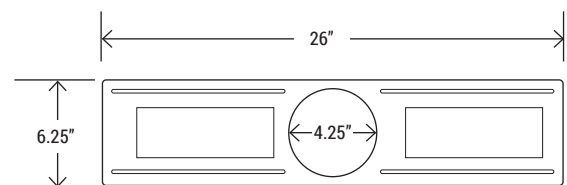

Catalog Number:	Project Name:	Note:	Date:	Type:
-----------------	---------------	-------	-------	-------

Mounting plate for slim downlight offers perfect protection for your ceiling. Installing the slim downlight directly to the mounting plate makes the install easy. Some times damage to the ceiling will happen when you pull out the slim downlight.

**UNI-DLS-R** 3"/4"/6" Universal Slim LED Housing for New Construction

(Bar hanger extends up to 25")

**CONSTRUCTION**

- Unit includes steel mount plate, extend hanger bar and nails

**MOUNTING**

- Above ceiling
- Ceiling joists & drop ceiling installations

**RP-DLS-R-6I**

**RP-DLS-R-4I**

**RP-DLS-R-6I** 6" Slim LED Rough plate

**RP-DLS-R-4I** 4" Slim LED Rough plate

**CONSTRUCTION**

- Unit includes rough mount plate
- .031" (0.8 mm) thick

**MOUNTING**

- Above ceiling
- Ceiling joists & drop ceiling installations