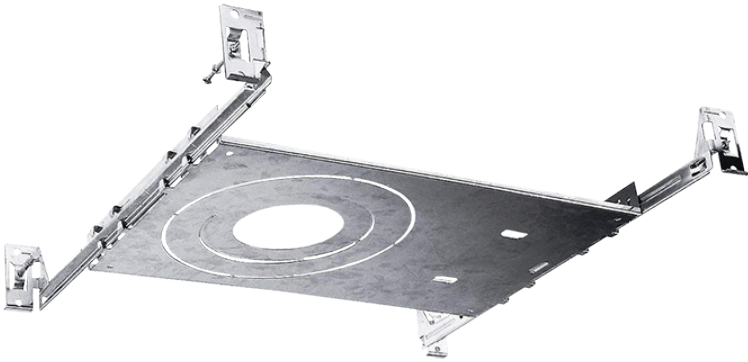

Catalog Number:	Project Name:	Note:	Date:	Type:
-----------------	---------------	-------	-------	-------

Mounting plate for slim downlight offers perfect protection for your ceiling. Installing the slim downlight directly to the mounting plate makes the install easy. Some times damage to the ceiling will happen when you pull out the slim downlight.

**UNI-DLS-R** 3"/4"/6" Universal Slim LED Housing for New Construction

(Bar hanger extends up to 25")

**CONSTRUCTION**

- Unit includes steel mount plate, extend hanger bar and nails

**MOUNTING**

- Above ceiling
- Ceiling joists & drop ceiling installations

**RP-DLS-R-6I**

**RP-DLS-R-4I**

**RP-DLS-R-6I** 6" Slim LED Rough plate

**RP-DLS-R-4I** 4" Slim LED Rough plate

**CONSTRUCTION**

- Unit includes rough mount plate
- .031" (0.8 mm) thick

**MOUNTING**

- Above ceiling
- Ceiling joists & drop ceiling installations