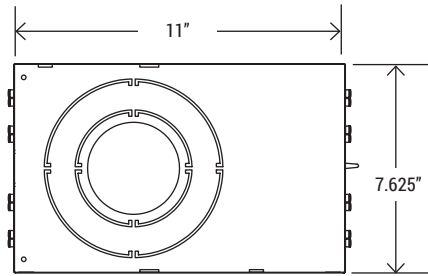

Catalog Number:	Project Name:	Note:	Date:	Type:
-----------------	---------------	-------	-------	-------

Mounting plate for slim downlight offers perfect protection for your ceiling. Installing the slim downlight directly to the mounting plate makes the install easy. Some times damage to the ceiling will happen when you pull out the slim downlight.

**UNI-DLS-R** 3"/4"/6" Universal Slim LED Housing for New Construction

(Bar hanger extends up to 25")

**CONSTRUCTION**

- Unit includes steel mount plate, extend hanger bar and nails

**MOUNTING**

- Above ceiling
- Ceiling joists & drop ceiling installations

**RP-DLS-R-6I**

**RP-DLS-R-4I**

**RP-DLS-R-6I** 6" Slim LED Rough plate

**RP-DLS-R-4I** 4" Slim LED Rough plate

**CONSTRUCTION**

- Unit includes rough mount plate
- .031" (0.8 mm) thick

**MOUNTING**

- Above ceiling
- Ceiling joists & drop ceiling installations